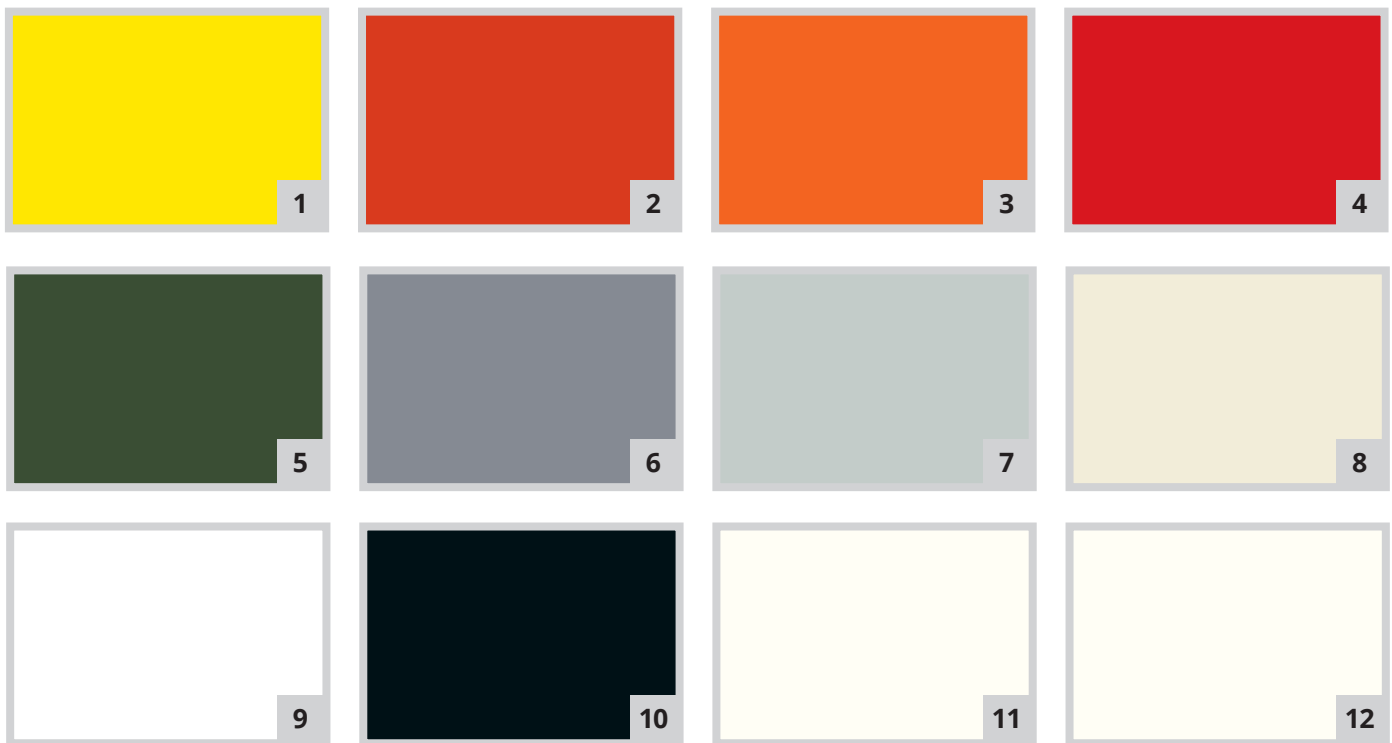

HITHERBEST

COLOUR REFERENCE GUIDE

These are our most commonly used and readily available colours, we do also stock a large range of other colours and finishes. Please contact us to discuss any other colour requirements.

COLOURS

FINISHES

			Gloss	Semigloss	Matt	Fine Textured	Leatherette
1	Yellow	RAL1021		●			
2	Orange	RAL2002		●			
3	Orange	RAL2004		●			
4	Red	RAL3020		●			
5	Green	RAL6003		●			
6	Grey	RAL7004		●	●	●	
7	Grey	RAL7035	●			●	●
8	White	RAL9001		●	●		
9	White	RAL9003				●	●
10	Black	RAL9005	●	●	●		●
11	White	RAL9010	●	●	●		●
12	White	RAL9016	●		●		●

Colour swatches for guidance only. Product colour finish may vary.